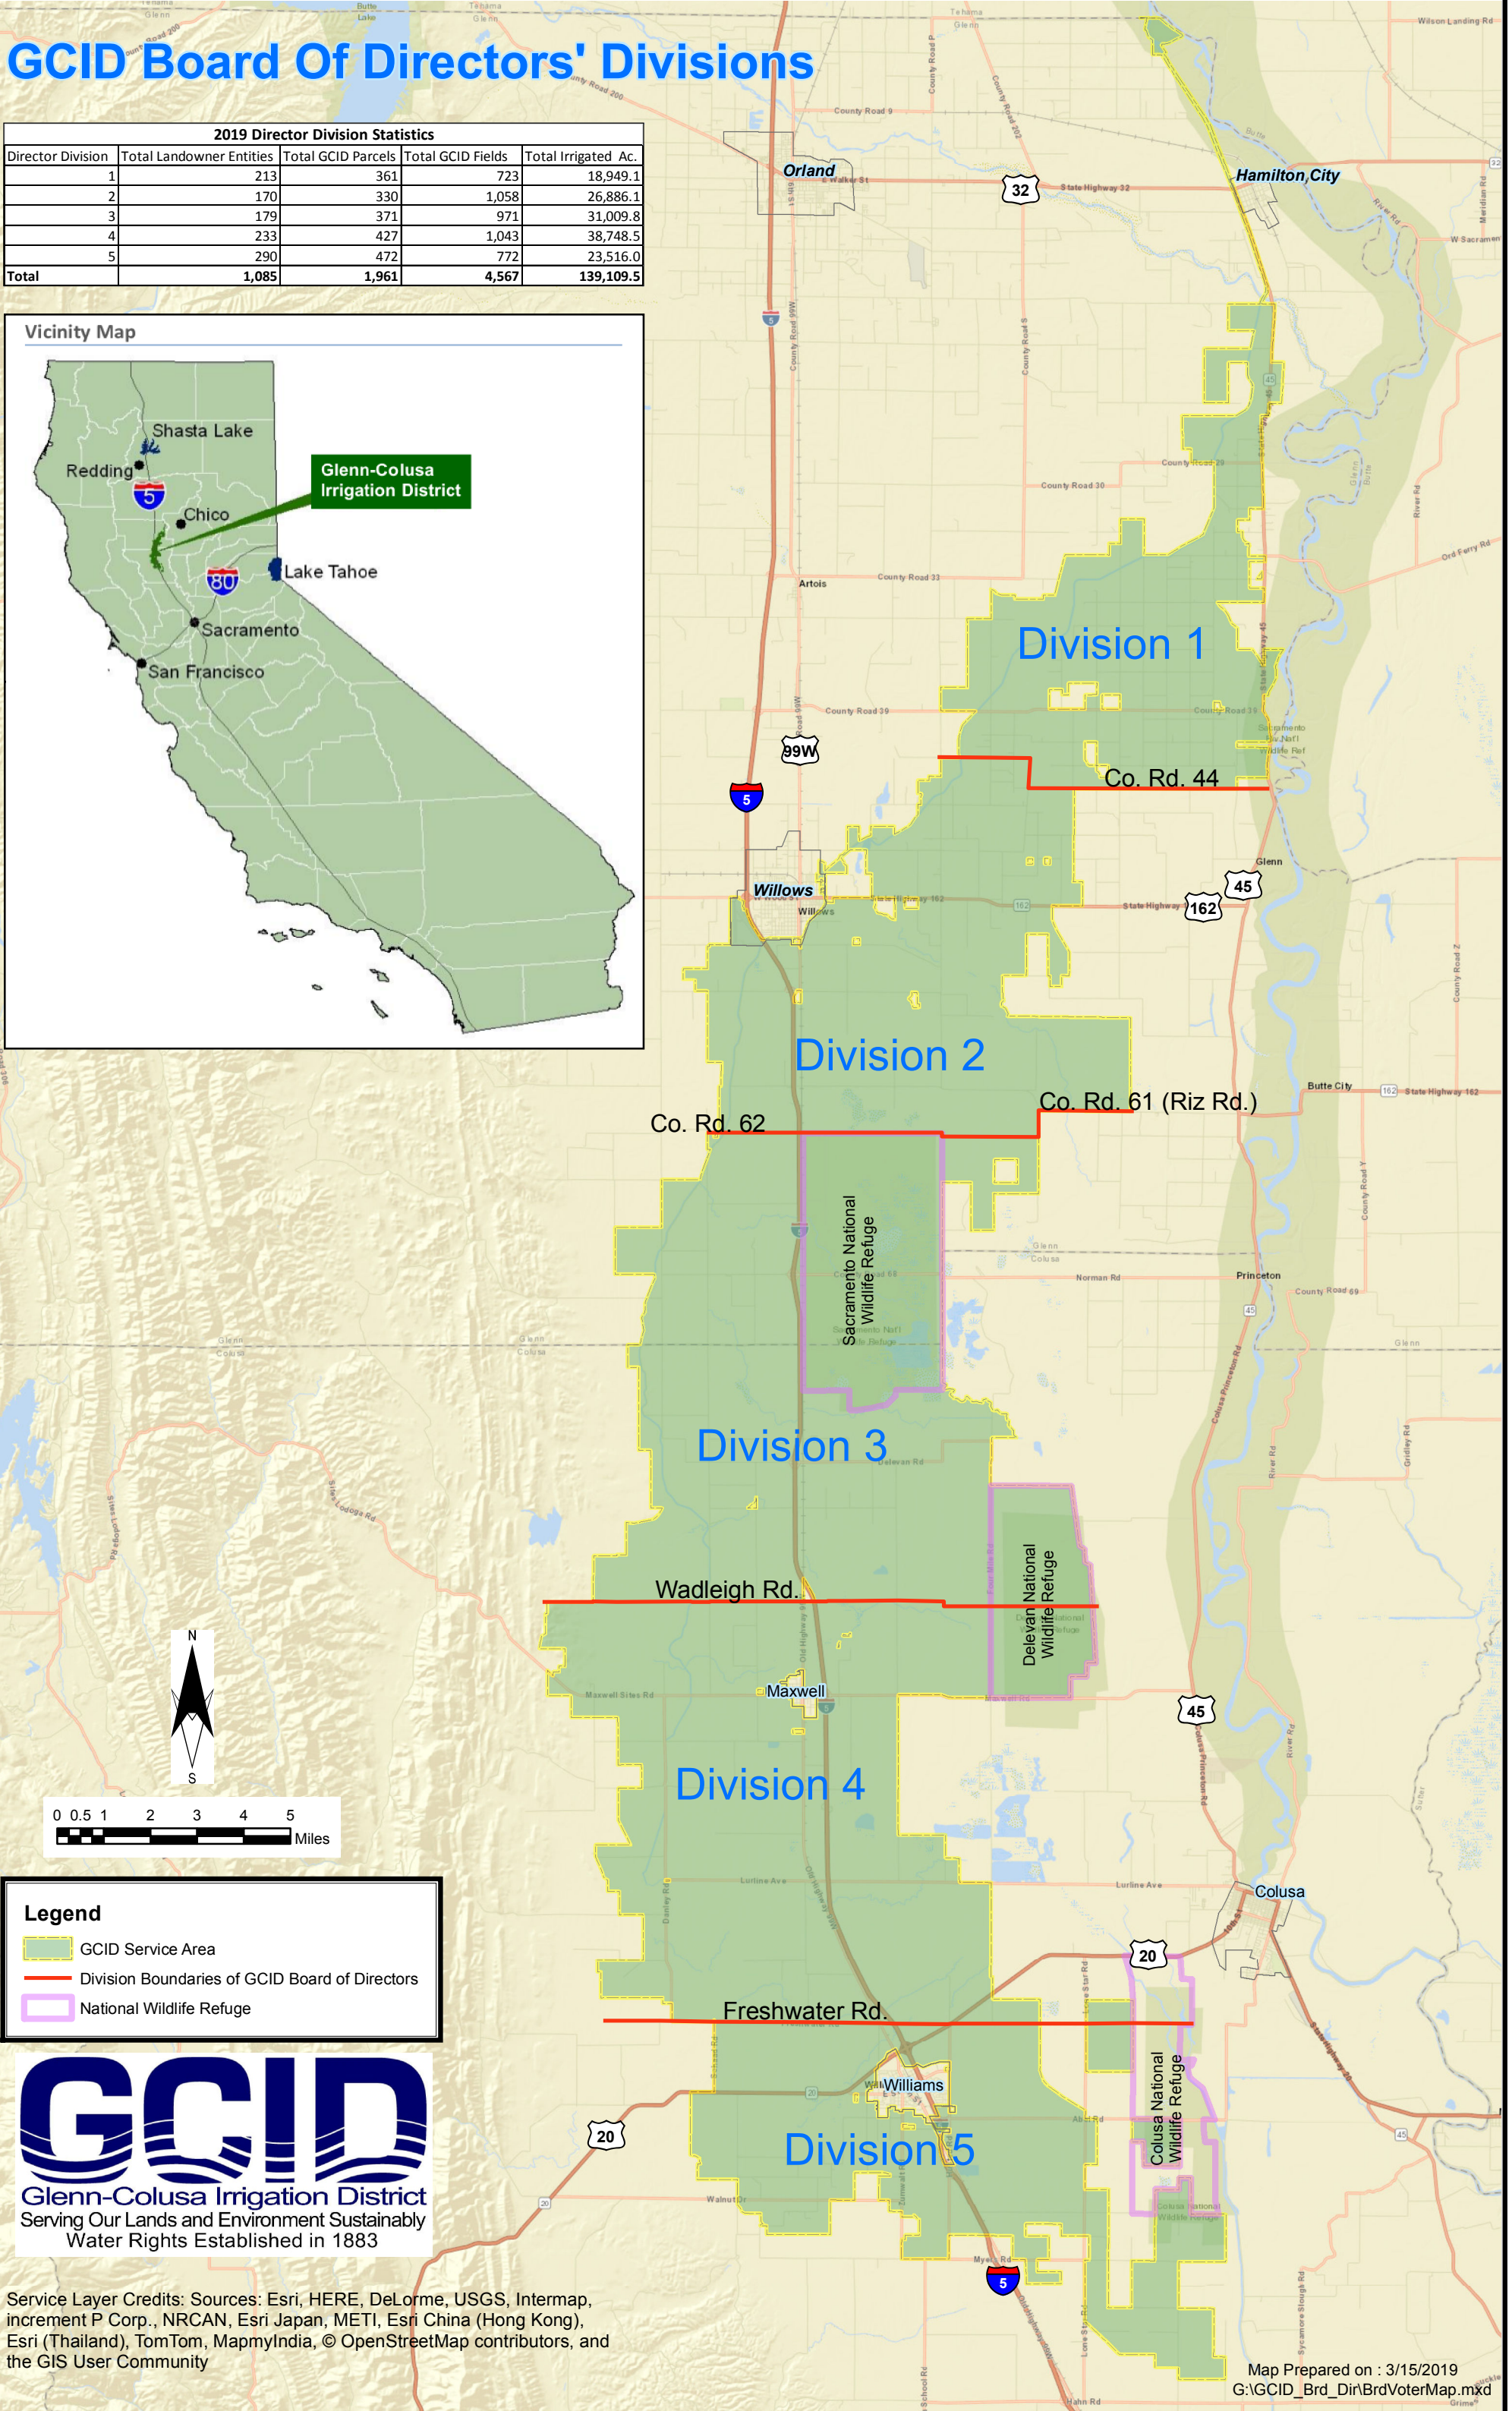

GCID Board Of Directors' Divisions

2019 Director Division Statistics				
Director Division	Total Landowner Entities	Total GCID Parcels	Total GCID Fields	Total Irrigated Ac.
1	213	361	723	18,949.1
2	170	330	1,058	26,886.1
3	179	371	971	31,009.8
4	233	427	1,043	38,748.5
5	290	472	772	23,516.0
Total	1,085	1,961	4,567	139,109.5

Vicinity Map

Legend

- GCID Service Area
- Division Boundaries of GCID Board of Directors
- National Wildlife Refuge

Service Layer Credits: Sources: Esri, HERE, DeLorme, USGS, Intermap, increment P Corp., NRCAN, Esri Japan, METI, Esri China (Hong Kong), Esri (Thailand), TomTom, MapmyIndia, © OpenStreetMap contributors, and the GIS User Community

Map Prepared on : 3/15/2019
G:\GCID_Brd_Dir\BrdVoterMap.mxd